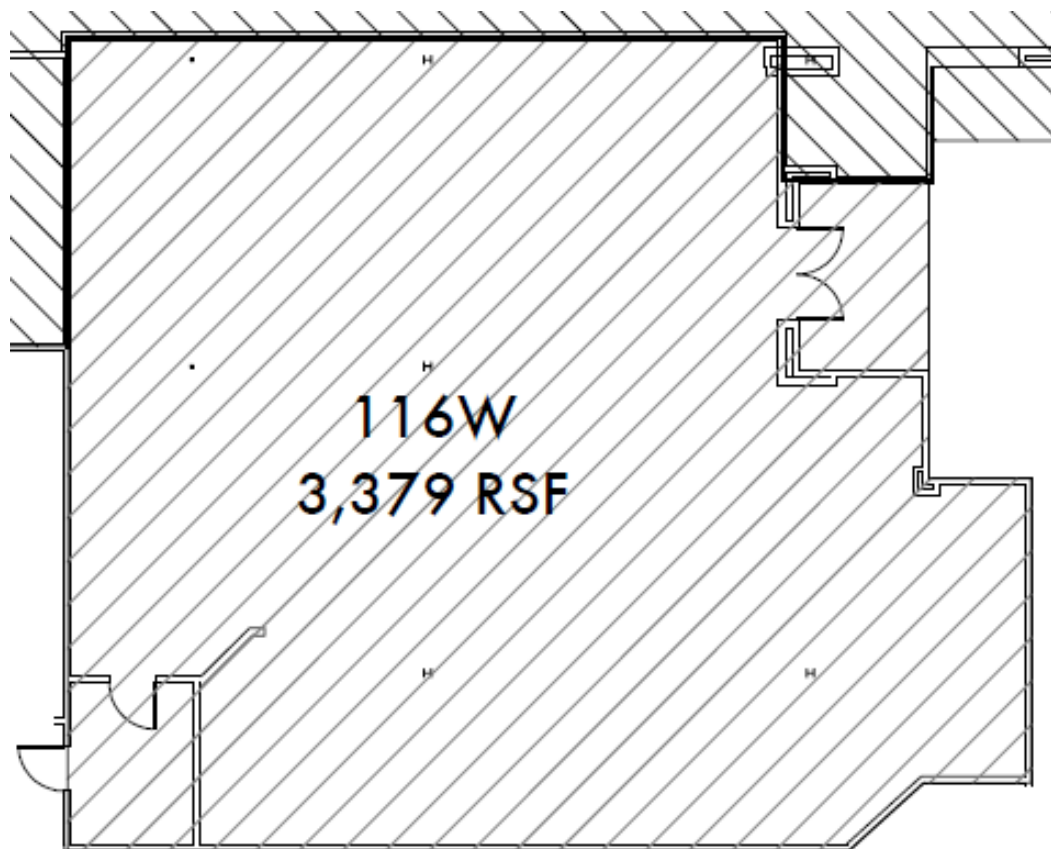

DENVER DESIGN CENTER SPACE

AVAILABLE

3,379 sf.

—

**Contact Amy Gagliano
for more information**

AMY@DENVERDESIGN.COM
303.282.3237

BROADWAY MARKETPLACE SPACE

AVAILABLE

1,365 sf.

—

**Contact Amy Gagliano
for more information**

AMY@DENVERDESIGN.COM
303.282.3237

THE COLLECTION AT BROADWAY PARK

AVAILABLE

2,079 sf.

—

**Contact Amy Gagliano
for more information**

AMY@DENVERDESIGN.COM
303.282.3237

THE COLLECTION AT BROADWAY PARK

AVAILABLE

3,662 sf.

Garden Level

—

**Contact Amy Gagliano
for more information**