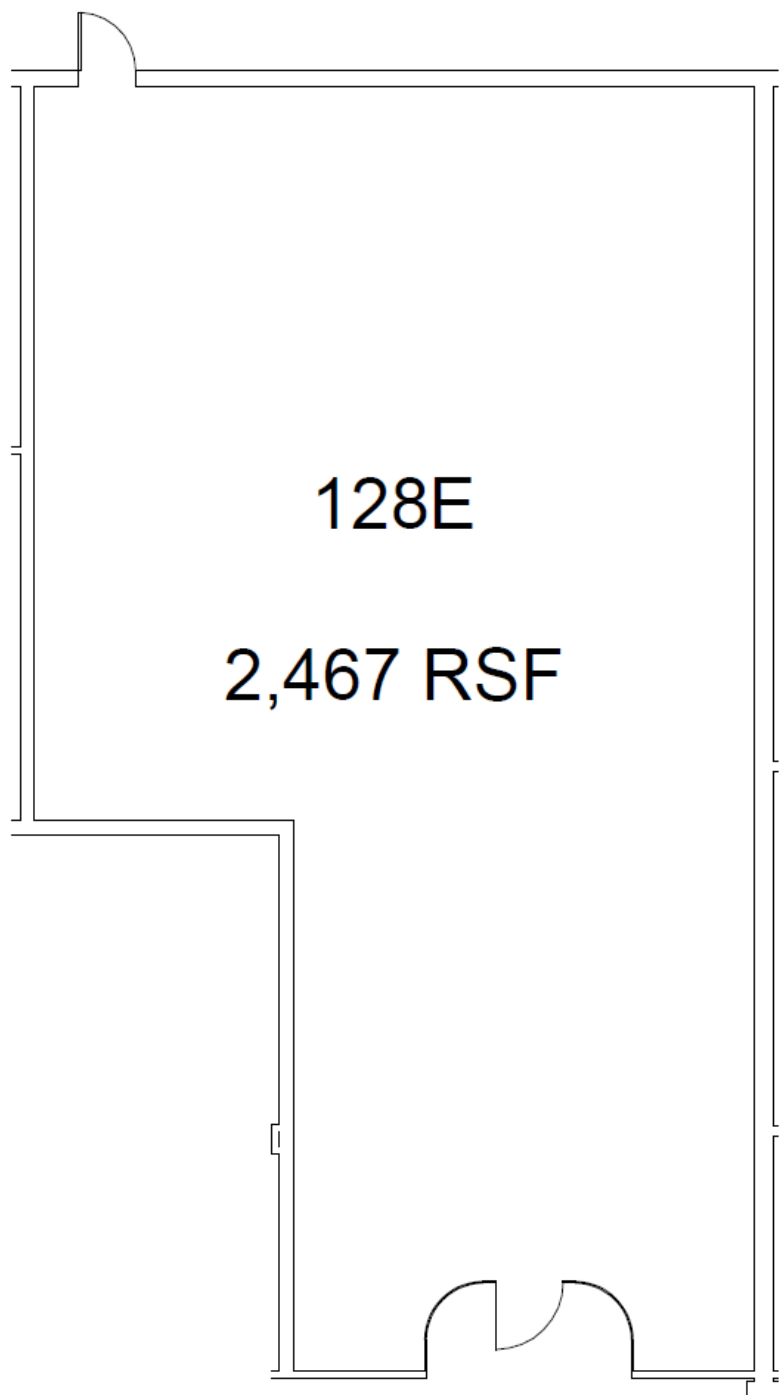

DENVER DESIGN CENTER SPACE

AVAILABLE

2,467 sf.

—

**Contact Amy Gagliano
for more information**

AMY@DENVERDESIGN.COM
303.282.3237

128E

2,467 RSF

DENVER DESIGN CENTER SPACE

AVAILABLE

3,379 sf.

—

**Contact Amy Gagliano
for more information**

AMY@DENVERDESIGN.COM
303.282.3237

BROADWAY MARKETPLACE SPACE

AVAILABLE

1,365 sf.

—

**Contact Amy Gagliano
for more information**

AMY@DENVERDESIGN.COM
303.282.3237

THE COLLECTION AT BROADWAY PARK

AVAILABLE

2,079 sf.

—