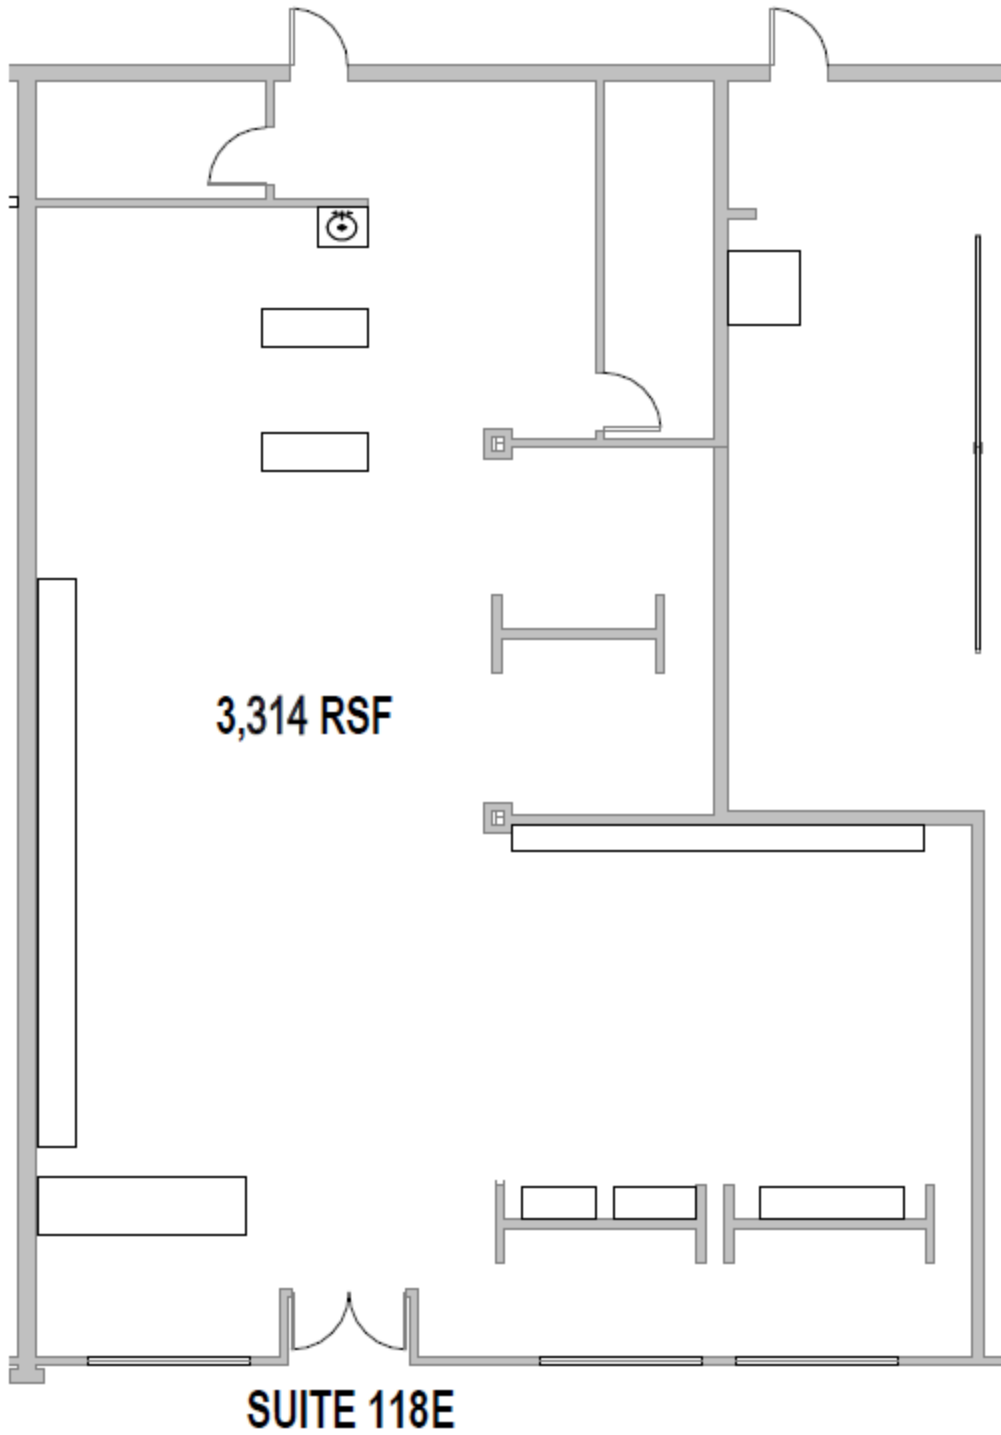

DENVER DESIGN CENTER SPACE

AVAILABLE

2,467 sf.

—

**Contact Amy Gagliano
for more information**

AMY@DENVERDESIGN.COM
303.282.3237

128E

2,467 RSF

DENVER DESIGN CENTER SPACE -
SUITE 116W

AVAILABLE
3,404 sf.

—

**Contact Amy Gagliano
for more information**

AMY@DENVERDESIGN.COM
303.282.3237

116W - AVAILABLE

DENVER DESIGN CENTER 595 S BROADWAY

DENVER DESIGN CENTER SPACE

AVAILABLE

3,314 sf.

—

**Contact Amy Gagliano
for more information**

AMY@DENVERDESIGN.COM
303.282.3237

THE COLLECTION AT BROADWAY PARK -
SUITE H

AVAILABLE
2,079 sf.

—

**Contact Amy Gagliano
for more information**

AMY@DENVERDESIGN.COM
303.282.3237

SUITE H LEASING PLAN

601 S BROADWAY THE COLLECTION

BROADWAY MARKETPLACE SPACE

AVAILABLE

1,365 sf.

—