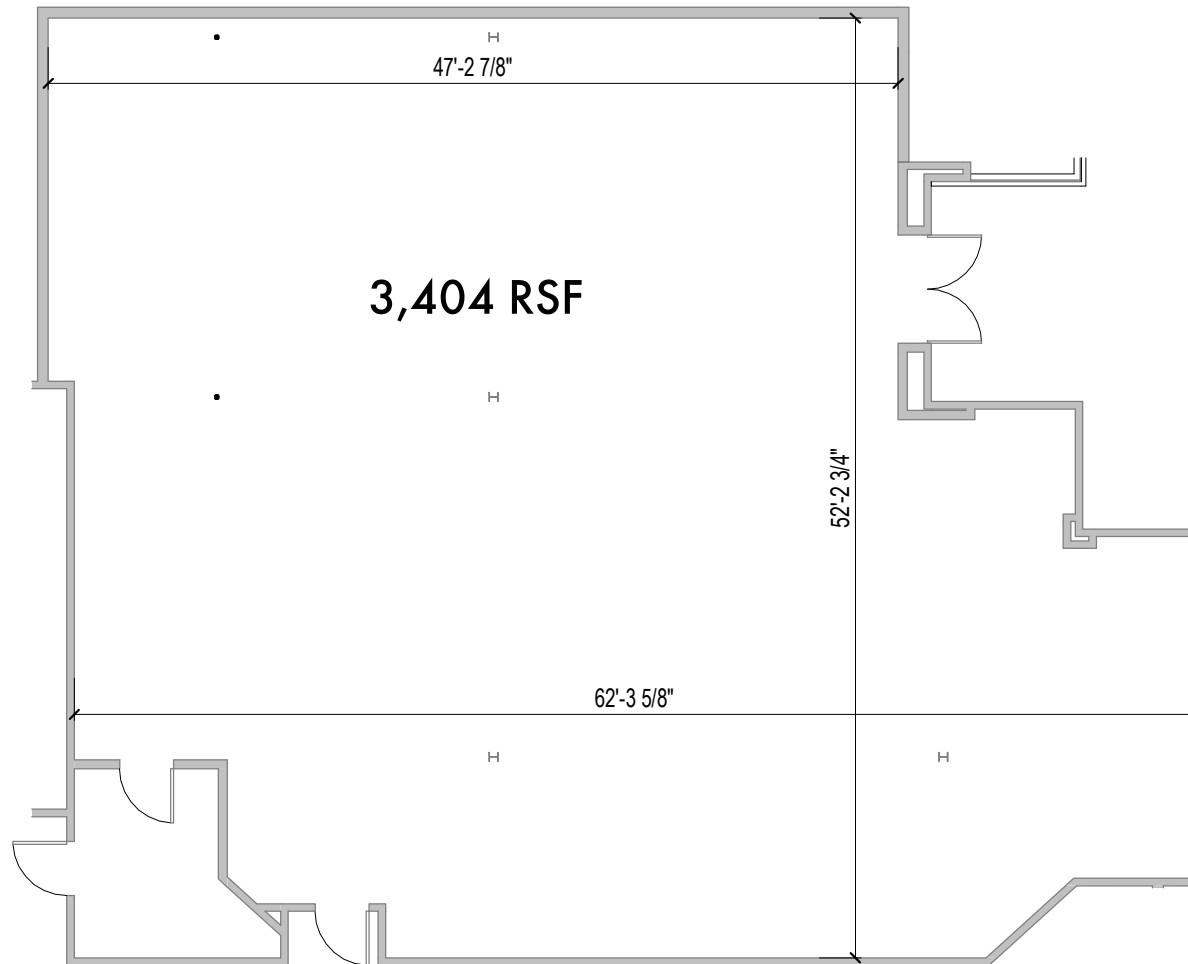

DENVER DESIGN CENTER SPACE

AVAILABLE

2,467 sf.

—

**Contact Amy Gagliano
for more information**

AMY@DENVERDESIGN.COM
303.282.3237

128E

2,467 RSF

DENVER DESIGN CENTER SPACE -
SUITE 116W

AVAILABLE
3,404 sf.

—

**Contact Amy Gagliano
for more information**

AMY@DENVERDESIGN.COM
303.282.3237

116W - AVAILABLE

DENVER DESIGN CENTER 595 S BROADWAY

DENVER DESIGN CENTER SPACE

AVAILABLE

3,314 sf.

—

**Contact Amy Gagliano
for more information**

AMY@DENVERDESIGN.COM
303.282.3237

THE COLLECTION AT BROADWAY PARK -
SUITE H

AVAILABLE
2,079 sf.

—

**Contact Amy Gagliano
for more information**

AMY@DENVERDESIGN.COM
303.282.3237

SUITE H LEASING PLAN

601 S BROADWAY THE COLLECTION

BROADWAY MARKETPLACE SPACE

AVAILABLE

1,365 sf.

—