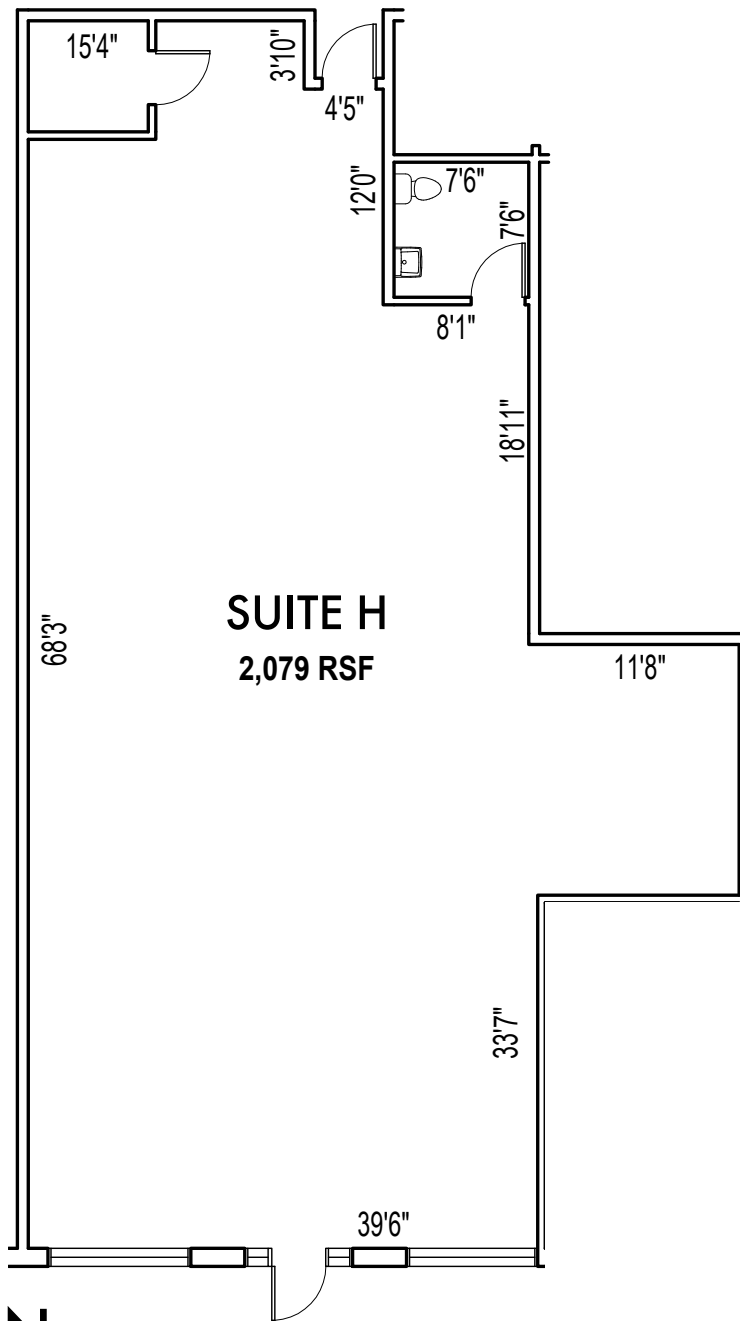

DENVER DESIGN CENTER SPACE

AVAILABLE

2,467 sf.

—

**Contact Amy Gagliano
for more information**

AMY@DENVERDESIGN.COM
303.282.3237

128E

2,467 RSF

DENVER DESIGN CENTER SPACE -
SUITE 116W

AVAILABLE
3,404 sf.

—

**Contact Amy Gagliano
for more information**

AMY@DENVERDESIGN.COM
303.282.3237

116W - AVAILABLE

DENVER DESIGN CENTER 595 S BROADWAY

DENVER DESIGN CENTER SPACE

AVAILABLE

3,314 sf.

—

**Contact Amy Gagliano
for more information**

AMY@DENVERDESIGN.COM
303.282.3237

THE COLLECTION AT BROADWAY PARK -
SUITE H

AVAILABLE
2,079 sf.

—

**Contact Amy Gagliano
for more information**

AMY@DENVERDESIGN.COM
303.282.3237

SUITE H LEASING PLAN

601 S BROADWAY THE COLLECTION

BROADWAY MARKETPLACE SPACE

AVAILABLE

1,365 sf.

—