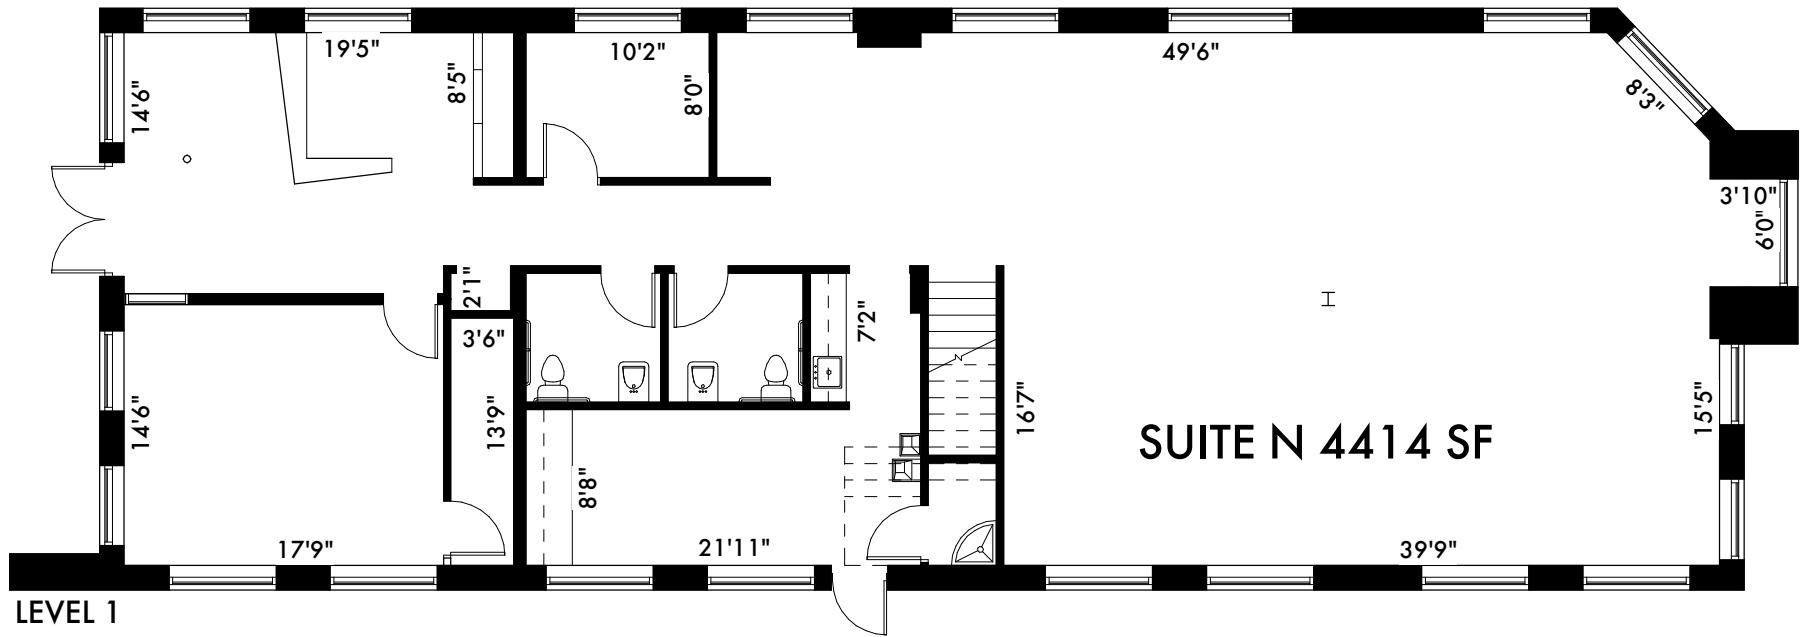

**118W - AVAILABLE SUITE** 

**04.04.2022**

---

**DENVER DESIGN CENTER 595 S BROADWAY**

SHOWROOM SPACE - SUITE N

**AVAILABLE**

**approximately**

**4,414 sf.**

# SUITE N LEASING PLAN

THE COLLECTION - 601 S BROADWAY

DENVER DESIGN CENTER SPACE

**AVAILABLE**

**approximately**

**6,800 sf.**

**—  
Contact Amy Gagliano  
for more information**

AMY@DENVERDESIGN.COM  
303.282.3237