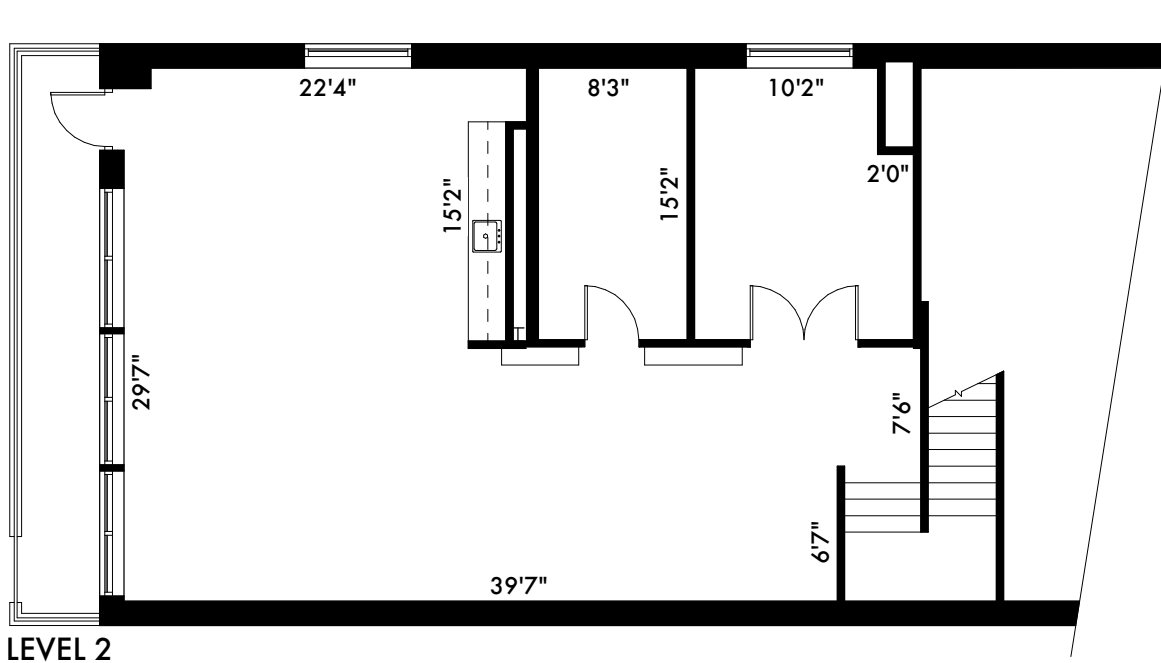

---

**DENVER DESIGN CENTER 595 S BROADWAY**

DENVER DESIGN CENTER SPACE

**AVAILABLE**

**approximately**

**3,700 sf.**

**—  
Contact Amy Gagliano  
for more information**

AMY@DENVERDESIGN.COM  
303.282.3237

**118W - AVAILABLE SUITE** 

**04.04.2022**

---

**DENVER DESIGN CENTER 595 S BROADWAY**

SHOWROOM SPACE - SUITE N

**AVAILABLE**

**approximately**

**4,414 sf.**

# SUITE N LEASING PLAN

THE COLLECTION - 601 S BROADWAY

DENVER DESIGN CENTER SPACE

**AVAILABLE**

**approximately**

**6,800 sf.**

**—  
Contact Amy Gagliano  
for more information**

AMY@DENVERDESIGN.COM  
303.282.3237