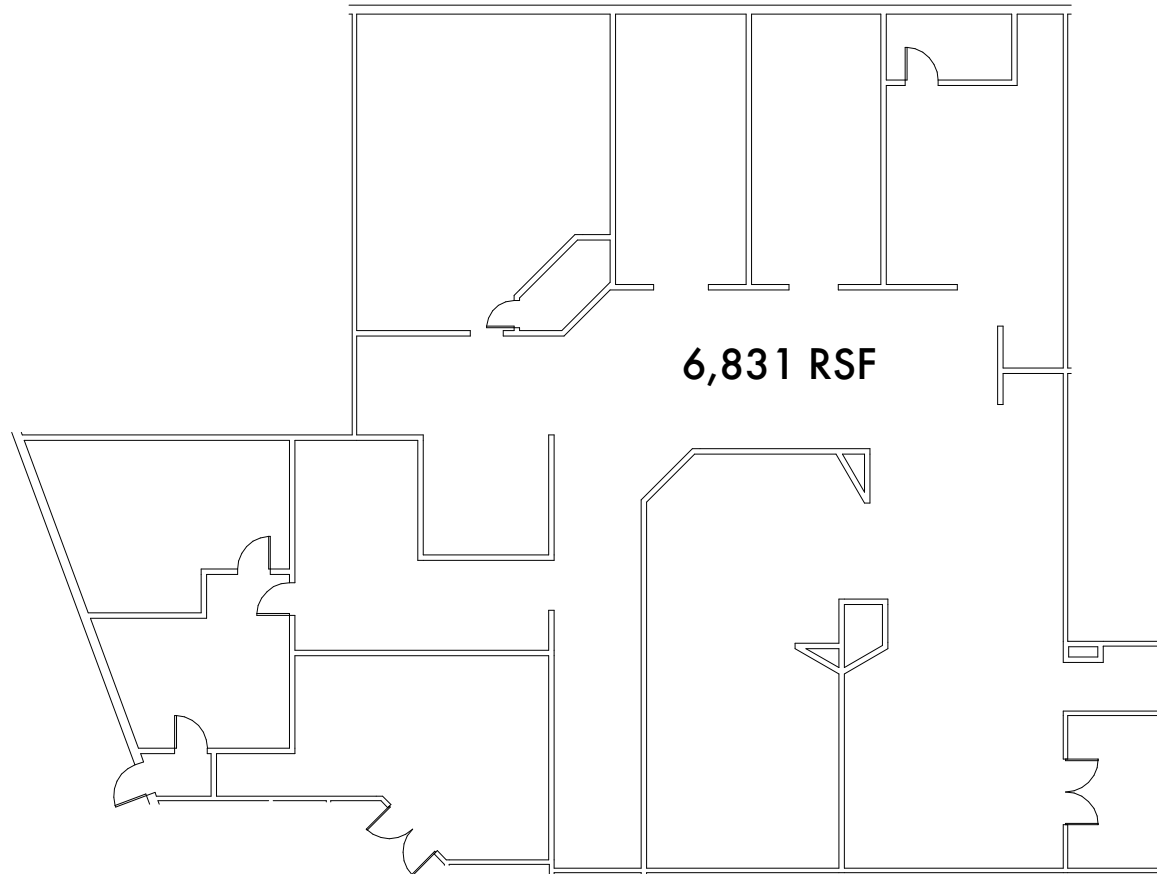

**118W - AVAILABLE SUITE** 

**04.04.2022**

---

**DENVER DESIGN CENTER 595 S BROADWAY**

SHOWROOM SPACE - SUITE N

**AVAILABLE**

**approximately**

**4,414 sf.**

# SUITE N LEASING PLAN

THE COLLECTION - 601 S BROADWAY

DENVER DESIGN CENTER SPACE

**AVAILABLE**

**approximately**

**6,800 sf.**

**—  
Contact Amy Gagliano  
for more information**

AMY@DENVERDESIGN.COM  
303.282.3237

**117W - AVAILABLE SUITE** 

**04.04.2022**

---

**DENVER DESIGN CENTER 595 S BROADWAY**