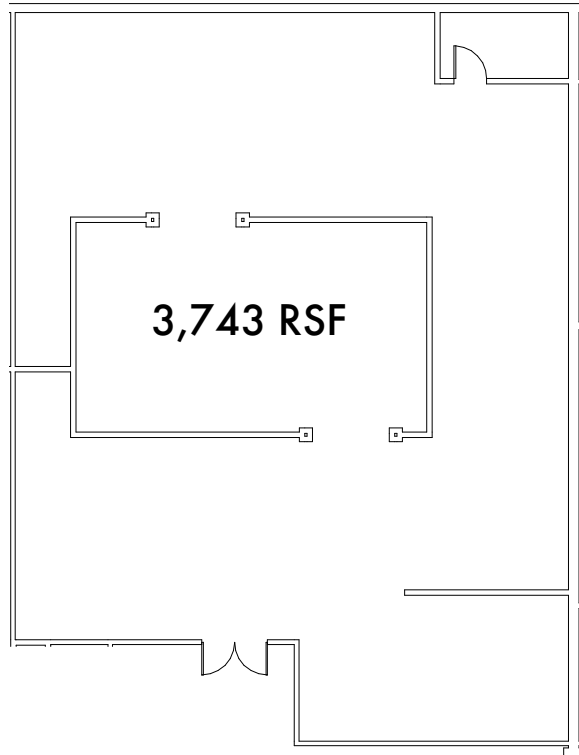

DENVER DESIGN CENTER SPACE

**AVAILABLE**

**approximately**

**2,200 sf.**

**—  
Contact Amy Gagliano  
for more information**

AMY@DENVERDESIGN.COM  
303.282.3237

**116W - AVAILABLE SUITE** 

**04.04.2022**

---

**DENVER DESIGN CENTER 595 S BROADWAY**

DENVER DESIGN CENTER SPACE

**AVAILABLE**

**approximately**

**3,700 sf.**

**—  
Contact Amy Gagliano  
for more information**

AMY@DENVERDESIGN.COM  
303.282.3237

**118W - AVAILABLE SUITE** 

**04.04.2022**

---

**DENVER DESIGN CENTER 595 S BROADWAY**

SHOWROOM SPACE - SUITE N

**AVAILABLE**

**approximately**

**4,414 sf.**

# SUITE N LEASING PLAN

THE COLLECTION - 601 S BROADWAY

DENVER DESIGN CENTER SPACE

**AVAILABLE**

**approximately**

**6,800 sf.**

**—  
Contact Amy Gagliano  
for more information**

AMY@DENVERDESIGN.COM  
303.282.3237