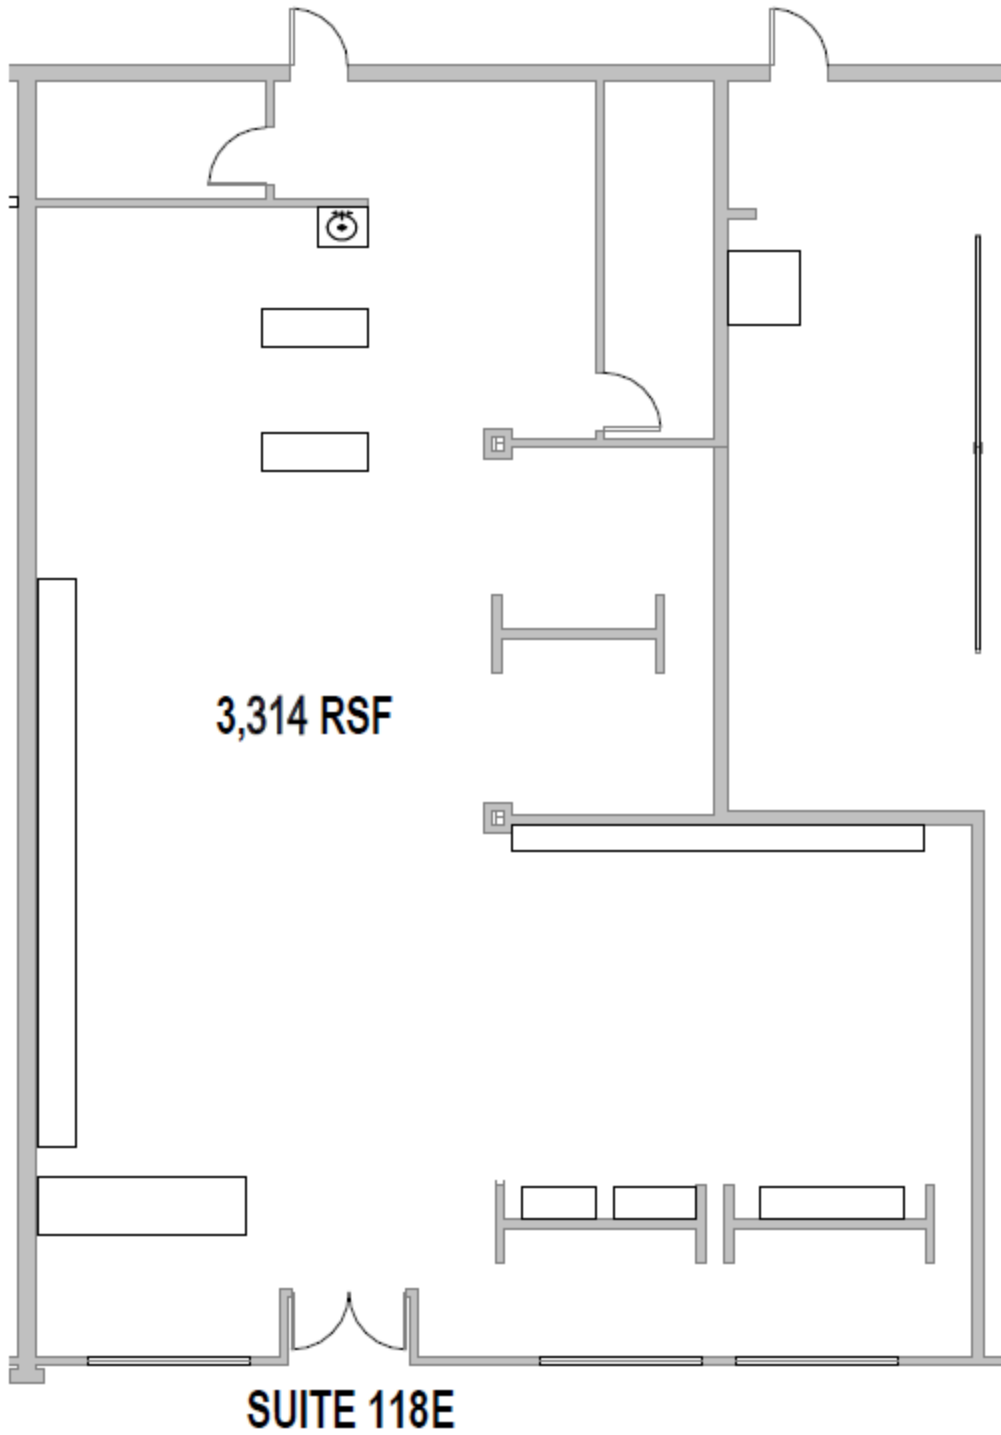

DENVER DESIGN CENTER SPACE

AVAILABLE

2,467 sf.

—

**Contact Amy Gagliano
for more information**

AMY@DENVERDESIGN.COM
303.282.3237

128E

2,467 RSF

DENVER DESIGN CENTER SPACE

AVAILABLE

3,379 sf.

—

**Contact Amy Gagliano
for more information**

AMY@DENVERDESIGN.COM
303.282.3237

DENVER DESIGN CENTER SPACE

AVAILABLE

3,314 sf.

—

**Contact Amy Gagliano
for more information**

AMY@DENVERDESIGN.COM
303.282.3237

THE COLLECTION AT BROADWAY PARK

AVAILABLE

2,289 sf.

—

**Contact Amy Gagliano
for more information**

AMY@DENVERDESIGN.COM
303.282.3237

SUITE H LEASING PLAN

601 S BROADWAY THE COLLECTION

BROADWAY MARKETPLACE SPACE

AVAILABLE

1,365 sf.

—