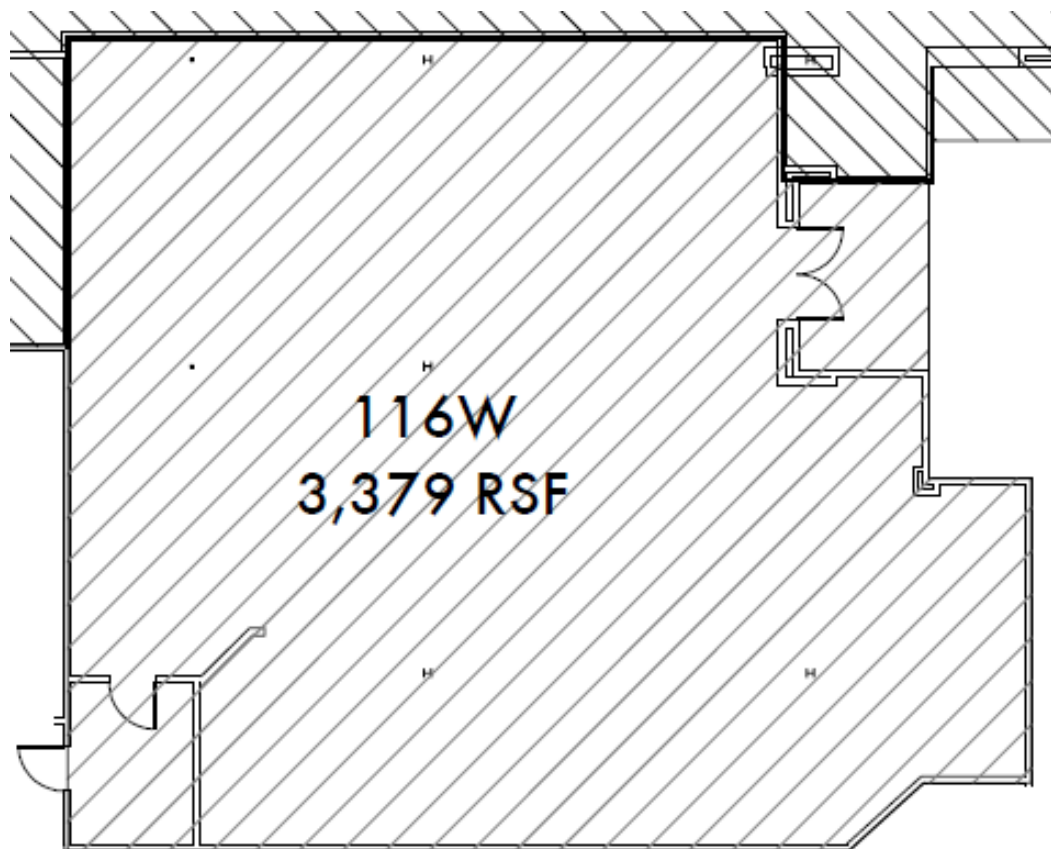

DENVER DESIGN CENTER SPACE

AVAILABLE

3,379 sf.

—

**Contact Amy Gagliano
for more information**

AMY@DENVERDESIGN.COM
303.282.3237

DENVER DESIGN CENTER SPACE

AVAILABLE

3,314 sf.

—

**Contact Amy Gagliano
for more information**

AMY@DENVERDESIGN.COM
303.282.3237

THE COLLECTION AT BROADWAY PARK

AVAILABLE

2,289 sf.

—

**Contact Amy Gagliano
for more information**

AMY@DENVERDESIGN.COM
303.282.3237

SUITE H LEASING PLAN

601 S BROADWAY THE COLLECTION

BROADWAY MARKETPLACE SPACE

AVAILABLE

1,365 sf.

—