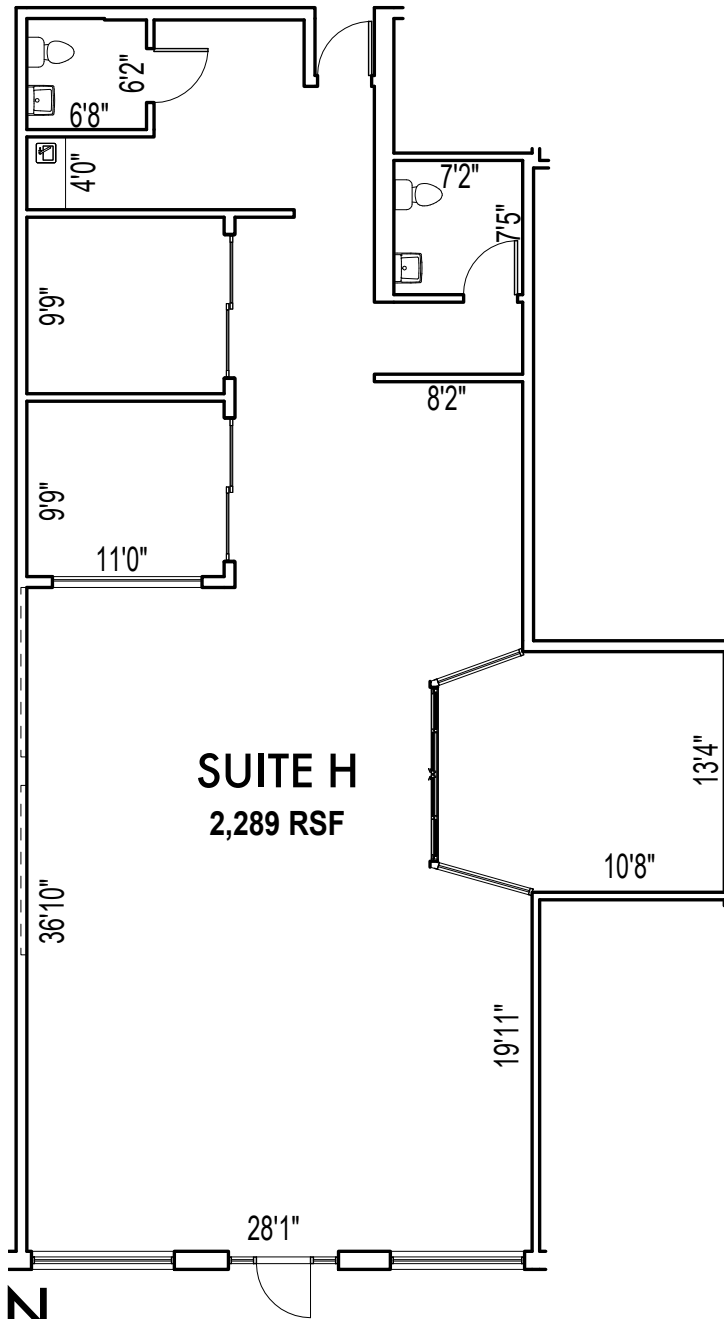

DENVER DESIGN CENTER SPACE

AVAILABLE

2,467 sf.

—

**Contact Amy Gagliano
for more information**

AMY@DENVERDESIGN.COM
303.282.3237

128E

2,467 RSF

DENVER DESIGN CENTER SPACE

AVAILABLE

3,379 sf.

—

**Contact Amy Gagliano
for more information**

AMY@DENVERDESIGN.COM
303.282.3237

DENVER DESIGN CENTER SPACE

AVAILABLE

3,314 sf.

—

**Contact Amy Gagliano
for more information**

AMY@DENVERDESIGN.COM
303.282.3237

THE COLLECTION AT BROADWAY PARK

AVAILABLE

2,289 sf.

—

**Contact Amy Gagliano
for more information**

AMY@DENVERDESIGN.COM
303.282.3237

SUITE H LEASING PLAN

601 S BROADWAY THE COLLECTION

BROADWAY MARKETPLACE SPACE

AVAILABLE

1,365 sf.

—