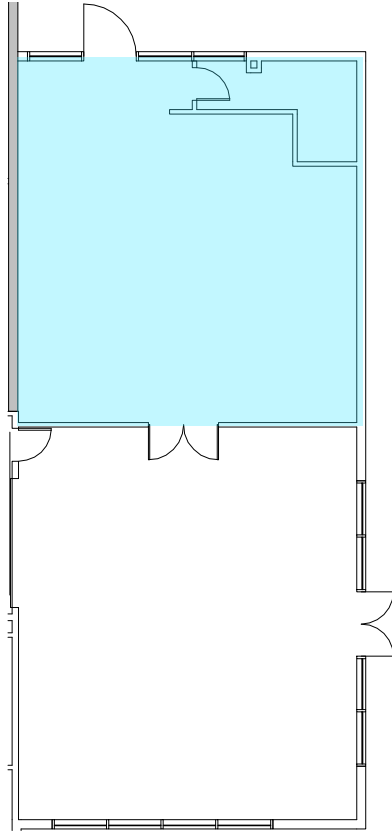

DENVER DESIGN CENTER SPACE -
SUITE 108E

AVAILABLE
1,213 sf.

—

**Contact Amy Gagliano
for more information**

AMY@DENVERDESIGN.COM
303.282.3237

108E - 1,213 RSF

DENVER DESIGN CENTER 595 S BROADWAY

DENVER DESIGN CENTER SPACE

AVAILABLE

2,467 sf.

—

**Contact Amy Gagliano
for more information**

AMY@DENVERDESIGN.COM
303.282.3237

128E

2,467 RSF

BROADWAY MARKETPLACE SPACE

AVAILABLE

1,365 sf.

—

**Contact Amy Gagliano
for more information**

AMY@DENVERDESIGN.COM
303.282.3237

THE COLLECTION AT BROADWAY PARK -
675 S. BROADWAY, SUITE 600

AVAILABLE

~5,000 sf.